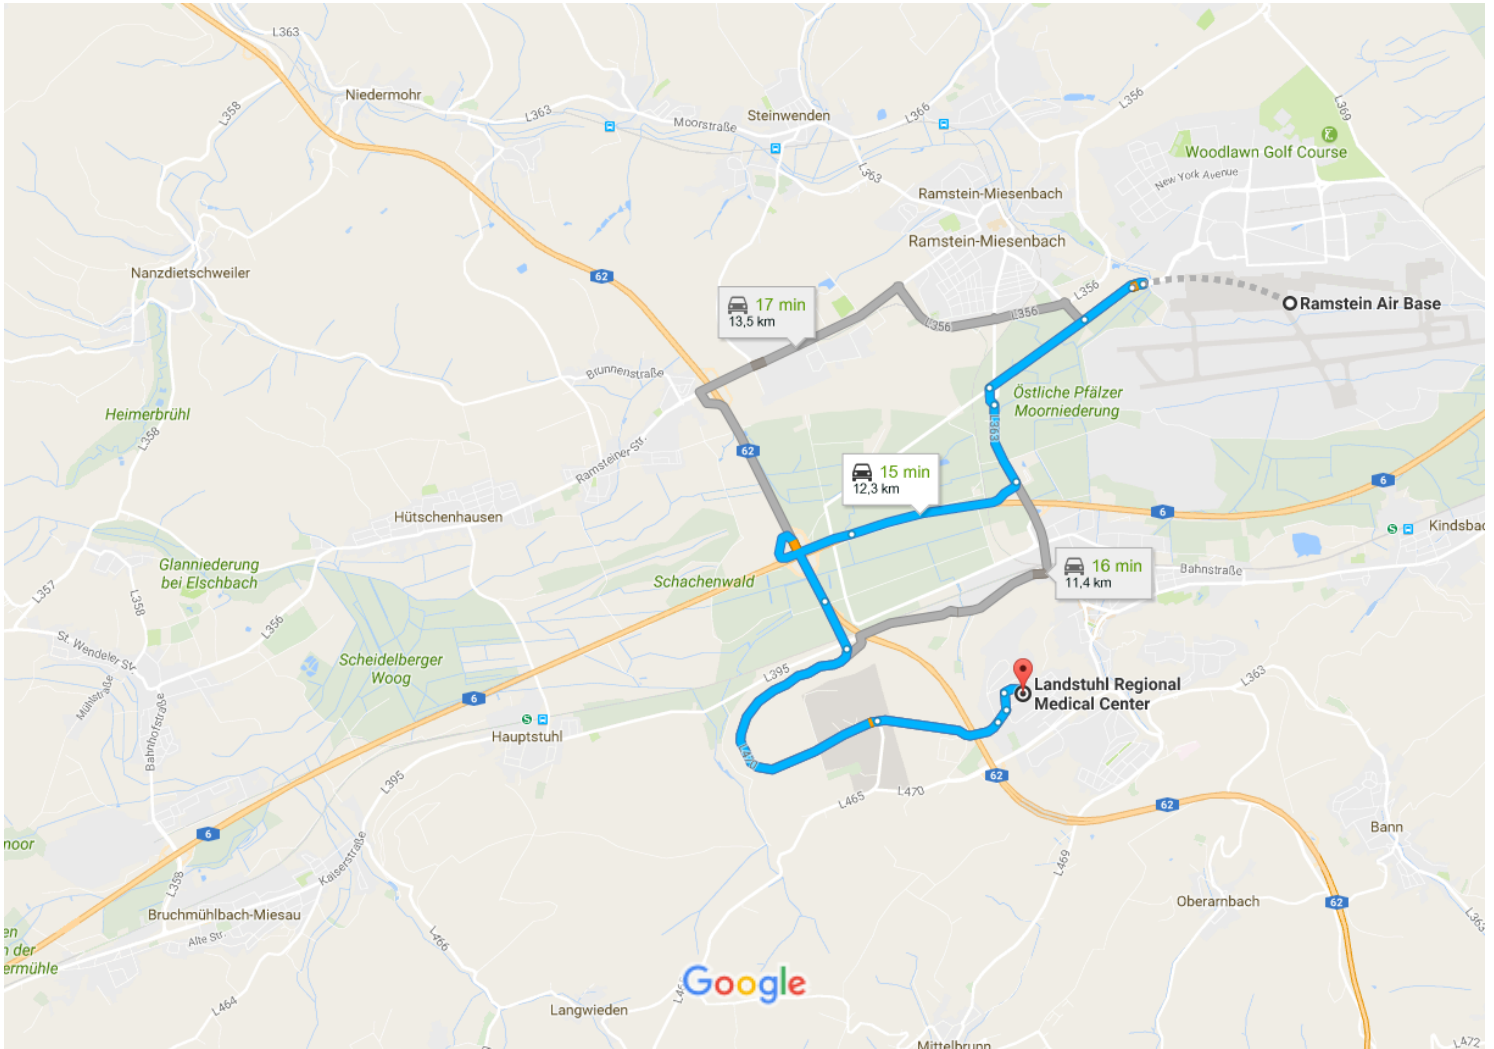

Please Call 112 in case of emergency

Map data ©2017 GeoBasis-DE/BKG (©2009), Google 1 km

Ramstein Air Base

66877 Ramstein-Miesenbach

Take A6, Exits 12-Kreuz Landstuhl-West and L470 to Dr Hitzelberger Straße in Landstuhl

- ↑ 1. Head northeast 11 min (10.5 km)

- ↪ 2. Make a U-turn 130 m

- ↵ 3. Keep left 750 m
i Go through 1 roundabout

- ↵ 4. Turn left toward L363 1.2 km

- 190 m

- 5. Turn right onto L363 850 m

- ⤴ 6. Slight right to merge onto A6 toward Saarbrücken/Pirmasens/Trier 1.8 km

- 7. At the interchange 12-Kreuz Landstuhl-West, Use the right lane to follow signs for A62 toward Pirmasens 1.8 km

- 8. Take the exit toward Landstuhl-West/Hauptstuhl 550 m

- 9. Keep right at the fork, follow signs for Zweibrücken/Martinshöhe and merge onto L470 3.2 km

- 13. Turn right onto Seventh Street 180 m

- 170 m

Landstuhl Regional Medical Center

Geb 3377, 66849 Landstuhl

These directions are for planning purposes only. You may find that construction projects, traffic, weather, or other events may cause conditions to differ from the map results, and you should plan your route accordingly. You must obey all signs or notices regarding your route.