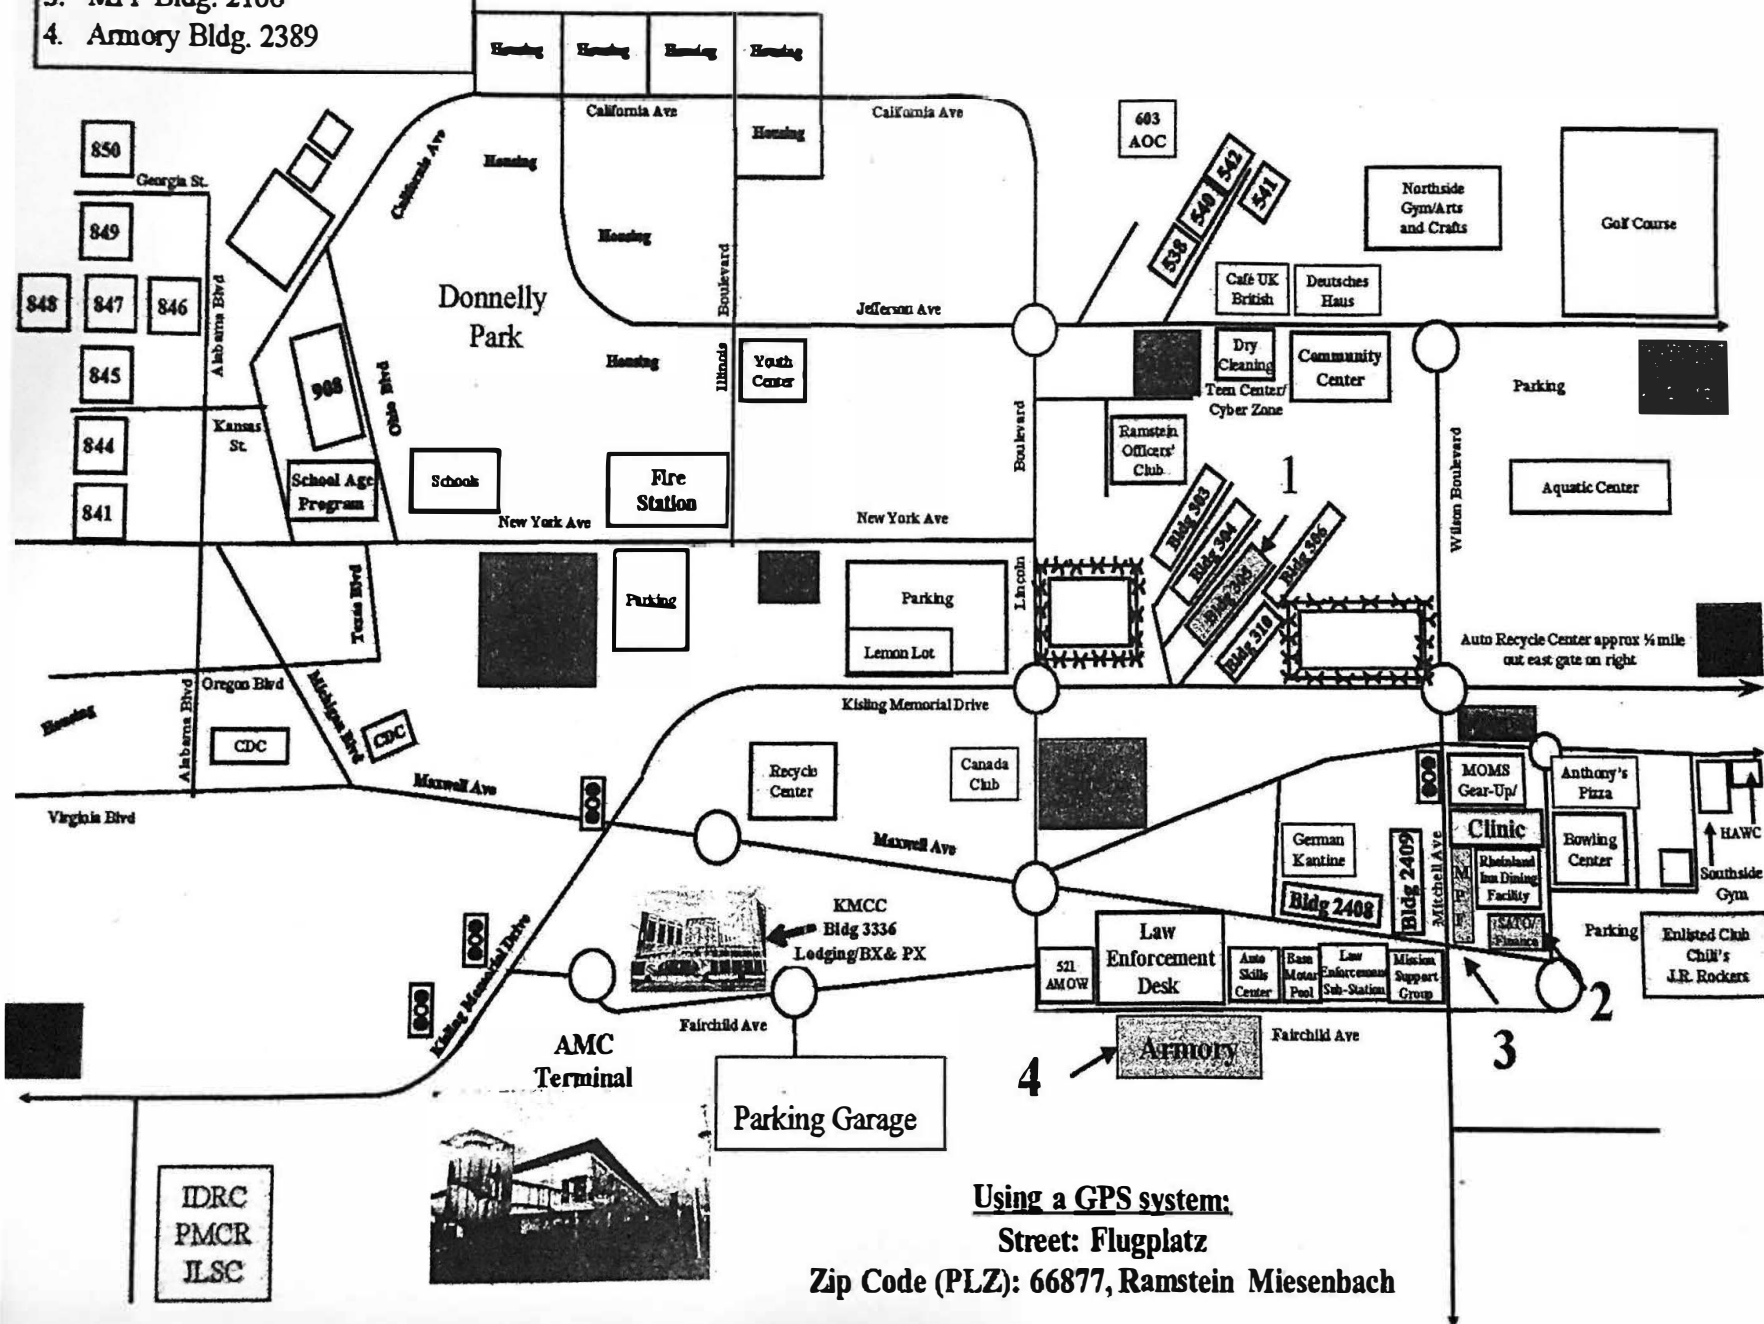

LEGEND

1. Customs Office Bldg. 305
2. Sato/TMO/Finance Bldg. 2108
3. MPF Bldg. 2106
4. Armory Bldg. 2389

Ramstein Air Base

Using a GPS system:
Street: Flugplatz
Zip Code (PLZ): 66877, Ramstein Miesenbach